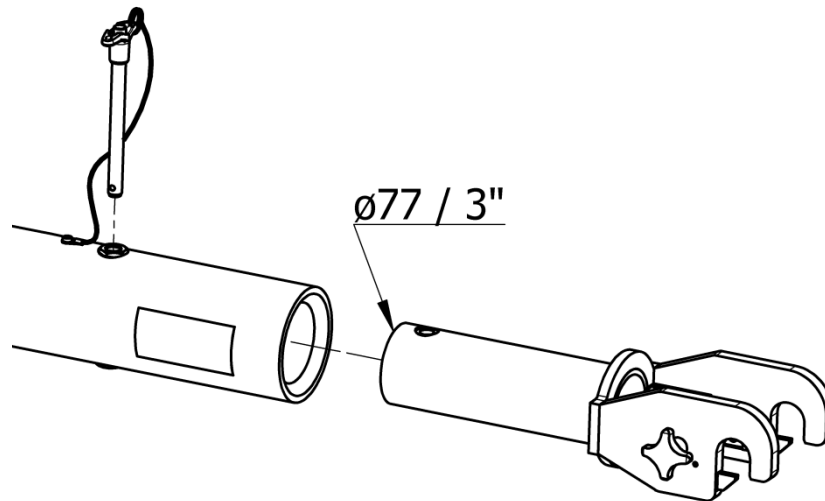

HRB 705130 Amtsgericht Freiburg i.Br.
 VAT Reg No/USSt.-IdNr.: DE270217003

Doc. No. TDS J-TOWhead-D32.3_R00.docx

Datasheet:

p/n: J-TOWhead-D32.3

Towhead for Embraer Phenom 300

Features:

- Towhead for **J-TOWbiz1** – Towbar.
Also compatible to other universal towbars (e.g. TronAir) with $\varnothing 77\text{mm} / \varnothing 3''$ adapter system.
- Also compatible to J-TOWbiz2 and J-TOWbiz3 – Towbar and to other universal tow bars with $\varnothing 83\text{ mm} / \varnothing 3 \frac{1}{4}''$ adapter system (additional adapter necessary)
- Quick release pin system for easy towhead replacement
- All steel parts corrosion-resistant

Documentation:

- Technical manual
incl. illustrated spare parts list
- COC Certificate of Conformity
- CE Declaration of Conformity (if applicable)

Aircraft application:

- Embraer Phenom 300

Net weight:

- 7 kg / 15 lbs

Shipping information incl. packing:

Approx. Weight	Approx. shipping Dims l x w x h	Approx. Volume
[kg]	[mm]	[m ³]
20	600 x 200 x 250	0,03
[lbs]	[inch]	[ft ³]
44	23.6 x 7.8 x 9.8	1.0

We reserve the right to update this datasheet at any time w/o prior notice!