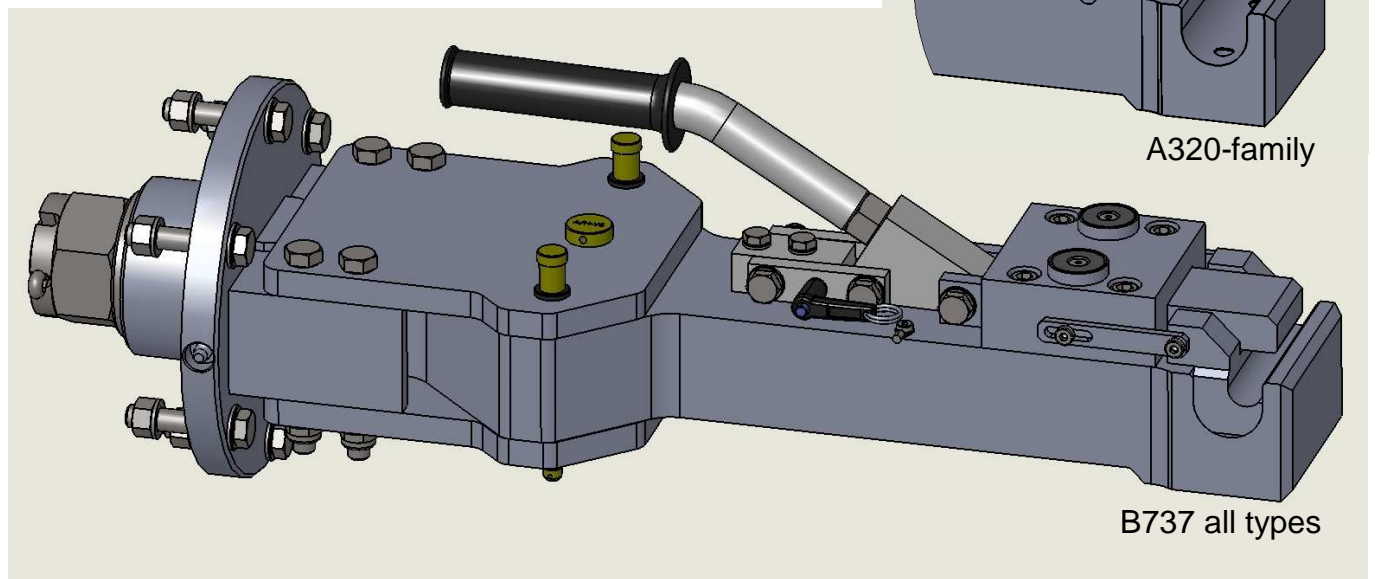

Doc. No. TDS J-TOWhead-versa3-R00.doc

Datasheet:**p/n: J-TOWhead-versa3**

Universal Towhead for A320-family and B737 all types.

Aircraft application:

- A318/A319/A320/A321
- B737 -300/-400/-500
- B737 -600/-700/-800/-900 (and BBJ)

A320-family

B737 all types

Features:

- Easy to configure from A320 to B737 and vice versa without using any tools
- Extended shear pin head, enabling the handling and control even when wearing gloves
- FOD protection: shear pin fragments will be contained in case of shear pin rupture
- Exchange of shear pins possible without any tools
- Push/Pull and torque shear pins
- 2 spare shear pins
- Retaining pin
- Revolving tow head $\pm 10^\circ$ (requirement as per Airbus MFP for A318/A319/A 320/A321 a/c)