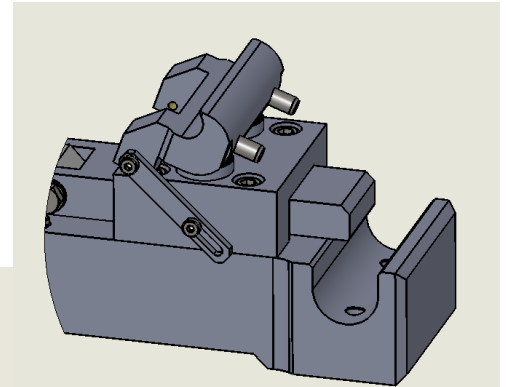

Doc. No. TDS J-TOWhead-versa3-R00.doc

Datasheet:**p/n: J-TOWhead-versa3**

Universal Towhead for A320-family and B737 all types.

Aircraft application:

- A318/A319/A320/A321
- B737 -300/-400/-500
- B737 -600/-700/-800/-900 (and BBJ)

A320-family

B737 all types

Features:

- Easy to configure from A320 to B737 and vice versa without using any tools
- Extended shear pin head, enabling the handling and control even when wearing gloves
- FOD protection: shear pin fragments will be contained in case of shear pin rupture
- Exchange of shear pins possible without any tools
- Push/Pull and torque shear pins
- 2 spare shear pins
- Retaining pin
- Revolving tow head $\pm 10^\circ$ (requirement as per Airbus MFP for A318/A319/A 320/A321 a/c)