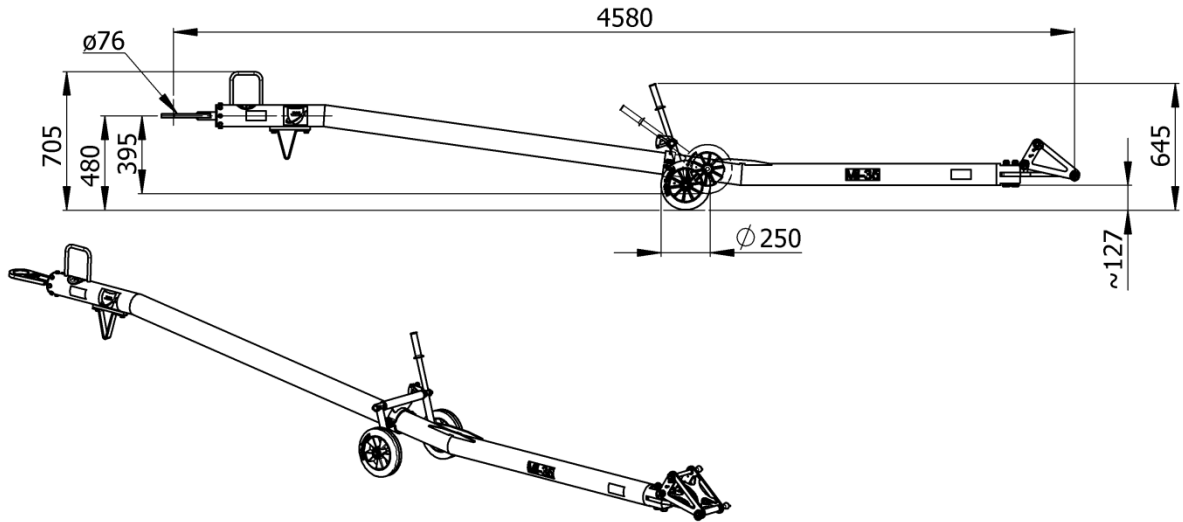

JMS AG
Jet Maintenance & Service
Rainer-Haungs-Strasse 42
77933 Lahr/Germany
Phone +49 (7821) 9 94 69 – 0
Fax +49 (7821) 9 94 69 – 100

Internet: <http://www.jms.aero/>
eMail: <mailto:sales@jms.aero>

HRB 705130 Amtsgericht Freiburg i.Br.
VAT Reg No/USSt.-IdNr.: DE270217003

Doc. No. TDS J-TOWmi35_R01.docx

Datasheet:

p/n: J-TOWmi35

Standard features:

- Aluminium tube
- Retractable undercarriage
- Puncture-proof tires
- Skydrol resistant paint
- Standard color yellow RAL 1007

Helicopter application:

- Mi-24 / Mi-35

Net weight:

- 67 kg / 147 lbs

Options (at extra charges):

- Revolving tow eye
- Revolving tow eye with shock absorber
- Customized color i.a.w. RAL coding

Documentation:

- Technical manual
  incl. illustrated spare parts list
- COC Certificate of Conformity
- CE Declaration of Conformity (if applicable)

Shipping information incl. packing:

Weight	Approx. shipping Dims l x w x h	Volume
[kg]	[mm]	[m³]
105	4700 x 600 x 800	2,2
[lbs]	[inch]	[ft³]
231	185 x 23.6 x 31.5	77

We reserve the right to update this datasheet at any time w/o prior notice!