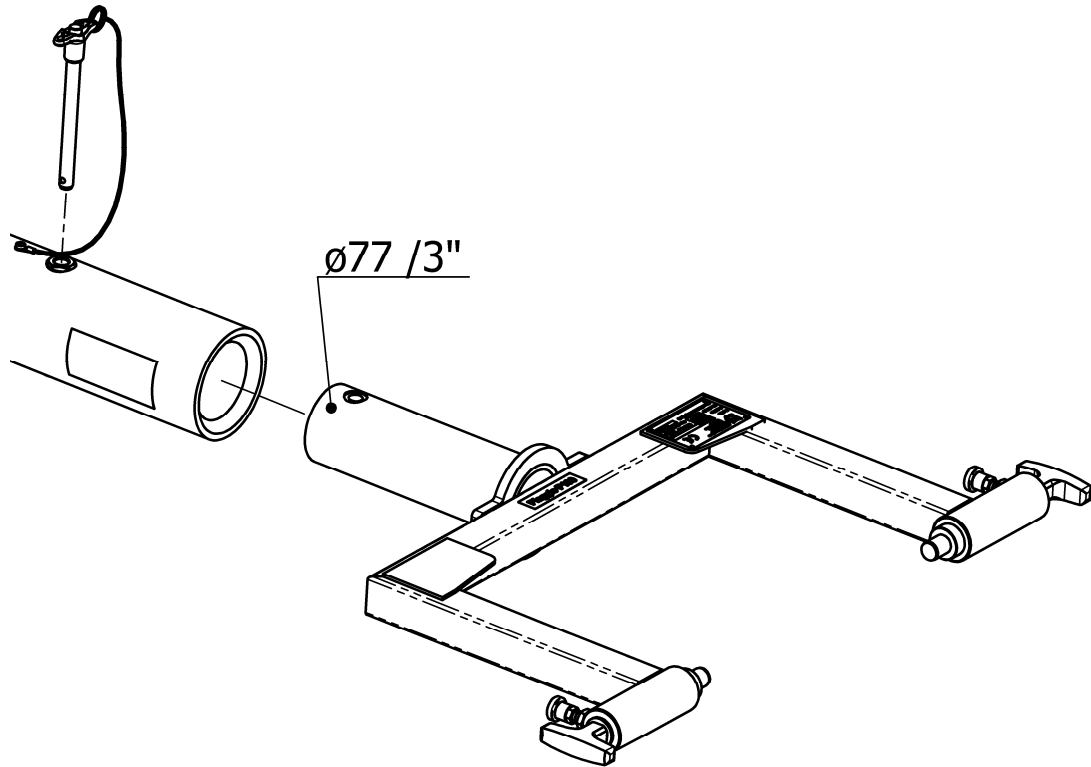

HRB 705130 Amtsgericht Freiburg i.Br.  
 VAT Reg No/USt.-IdNr.: DE270217003

Doc. No. TDS J-TOWhead-D58\_R01.doc

**Datasheet:**

**p/n: J-TOWhead-D58**

Towhead for PIAGGIO P180

**Features:**

- Towhead for J-TOWbiz1 – Towbar. Also compatible to other universal towbars (e.g. TronAir) with  $\varnothing 77\text{mm}$  /  $\varnothing 3\text{''}$  adapter system.
- Also compatible to J-TOWbiz2 and J-TOWbiz3 – Towbar and to other universal tow bars with  $\varnothing 83\text{ mm}$  /  $\varnothing 3\frac{1}{4}\text{''}$  adapter system (additional adapter necessary)
- Quick release pin system for easy towhead replacement
- All steel parts corrosion-resistant

**Documentation:**

- Technical manual incl. illustrated spare parts list
- COC Certificate of Conformity

**Aircraft application:**

- PIAGGIO P180

**Net weight:**

- 10 kg / 22 lbs

**Shipping information incl. packing:**

Approx. Weight	Approx. shipping Dims l x w x h	Approx. Volume
[kg] <b>34</b>	[mm] <b>1200 x 800 x 350</b>	[m <sup>3</sup> ] <b>0,34</b>
[lbs] <b>75</b>	[inch] <b>47.2 x 31.5 x 13.8</b>	[ft <sup>3</sup> ] <b>12</b>